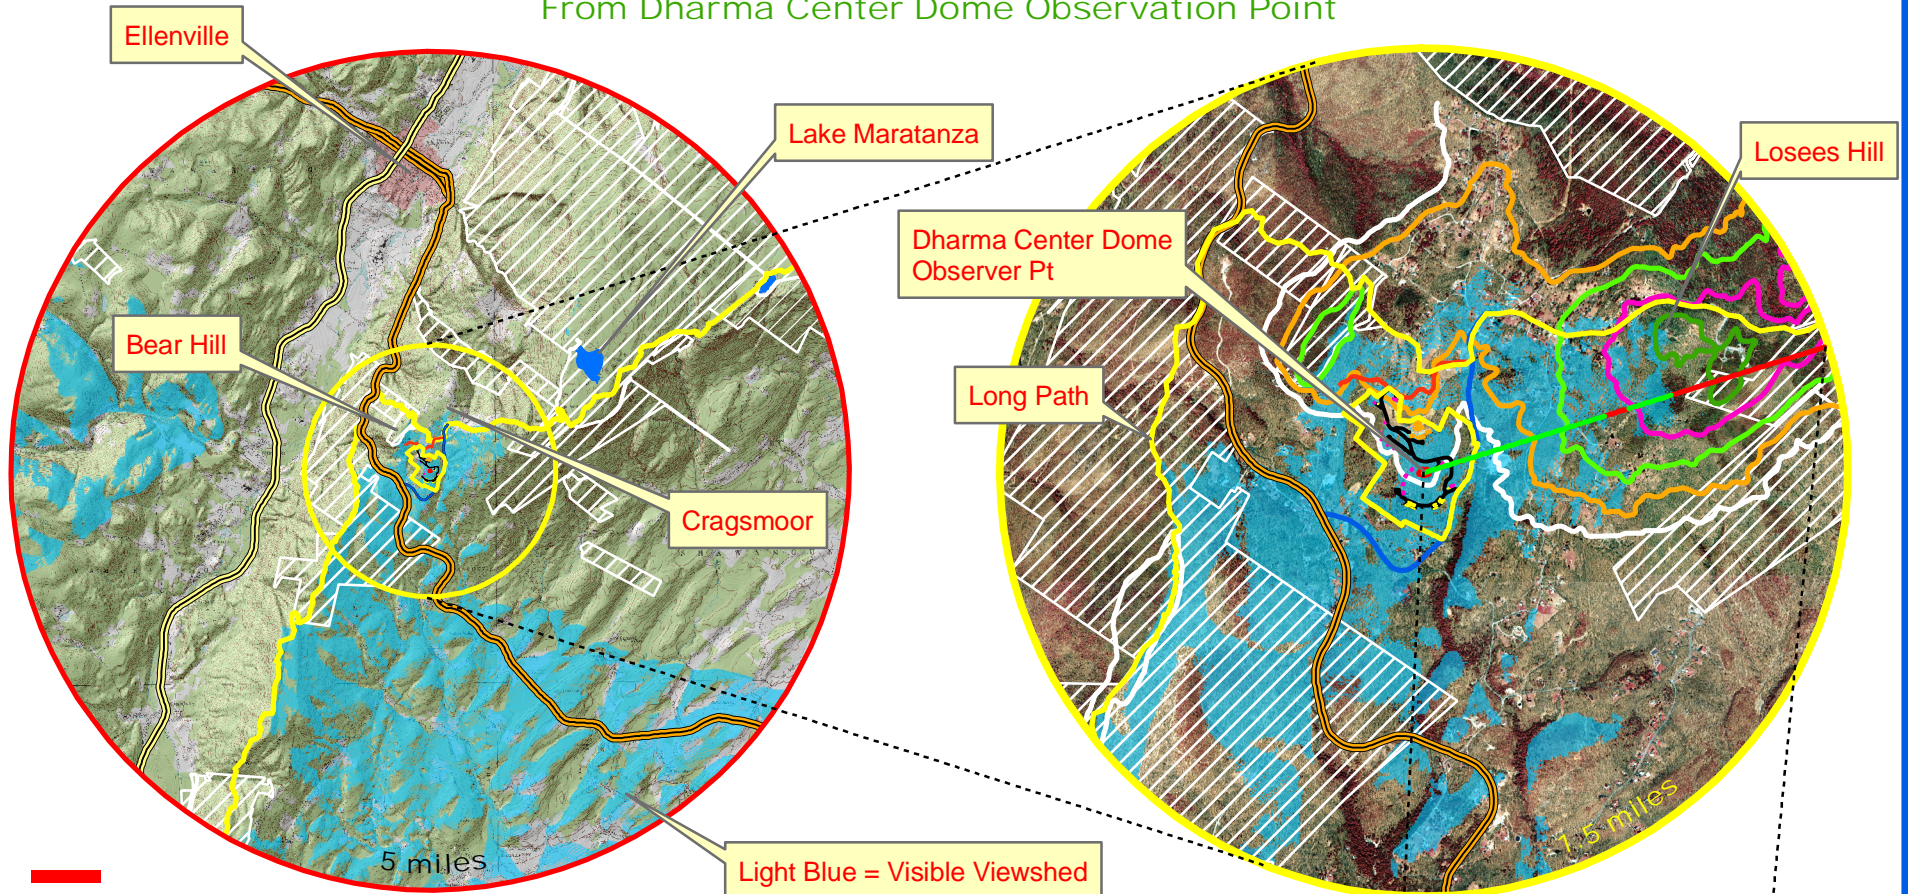

Visual Impact Analysis: Mahamudra Buddhist Hermitage Project Area

From Dharma Center Dome Observation Point

Prepared for: Cragmoor Assoc. - December 2006

Figure 4