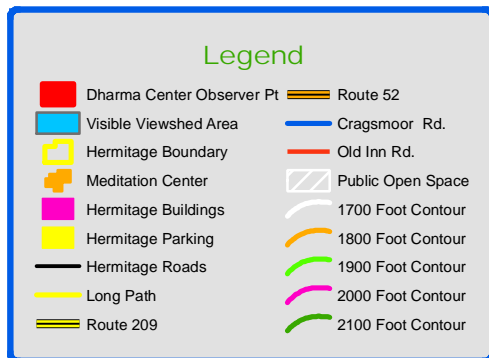

Visual Impact Analysis: Mahamudra Buddhist Hermitage Project Area

From Dharma Center Dome Observation Point

Prepared for: Cragmoor Assoc. - December 2006

Figure 4