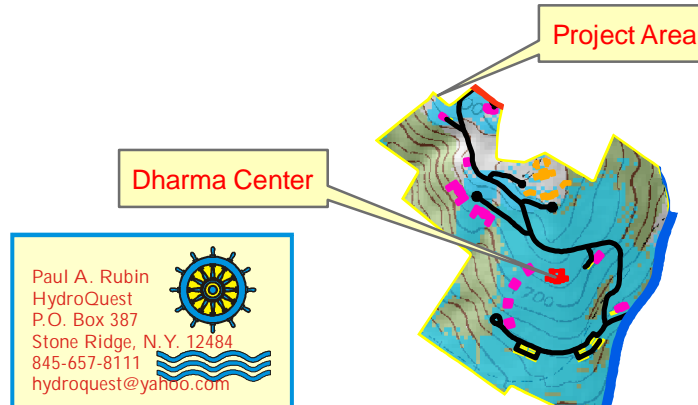

Visual Impact Analysis: Mahamudra Buddhist Hermitage Project Area

From Dharma Center Dome Observation Point

Prepared for: Cragmoor Assoc. - December 2006

Figure 4