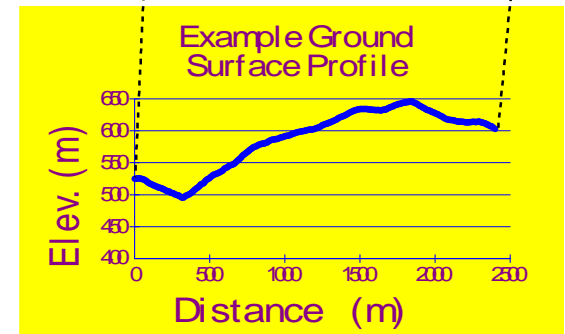

Visual Impact Analysis: Mahamudra Buddhist Hermitage Project Area

From Dharma Center Dome Observation Point

Prepared for: Cragmoor Assoc. - December 2006

Figure 4